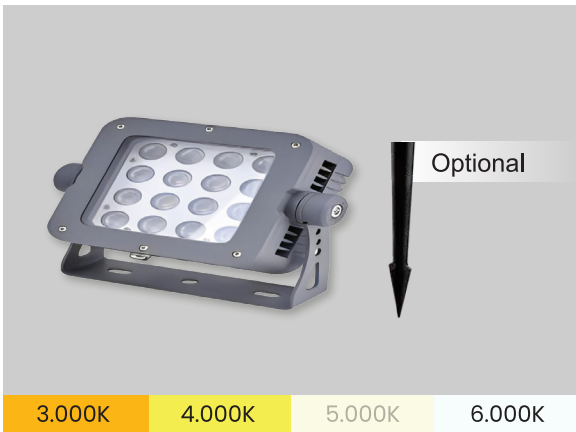

SPOT LIGHT

Spot Light | ZERN-GSLS

ZERON

NEW LIGHT NEW LIFE

Spot Light

ZERN-GSLS-36W/48W

3.000K 4.000K 5.000K 6.000K

■ Specification

Daya (W)	Input Voltage	Frequency Amp	LED Efikasi	Total Lumen	CRI	Temperatur Warna	Proteksi	Material
36W/48W	AC85-268V	50/60Hz	80Lm/W	2.880Lm/3.840Lm	>80Ra	3000K/4000K/6000K	IP67	Die casting aluminium+ tempered glass

Application

- * Easy maintenance
- Modular LED for easy replacement
- Opening and closing possible of LED module part and power supply part
- Customizable beam angle
- Temperature max 50°