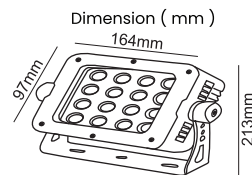

SPOT LIGHT

Spot Light | ZERN-GSLS

ZERON

NEW LIGHT NEW LIFE

Spot Light

ZERN-GSLS-36W/48W

3.000K 4.000K 5.000K 6.000K

■ Specification

Daya (W)	Input Voltage	Frequency Amp	LED Efikasi	Total Lumen	CRI	Temperatur Warna	Proteksi	Material
36W/48W	AC85-268V	50/60Hz	80Lm/W	2.880Lm/3.840Lm	>80Ra	3000K/4000K/6000K	IP67	Die casting aluminium+ tempered glass